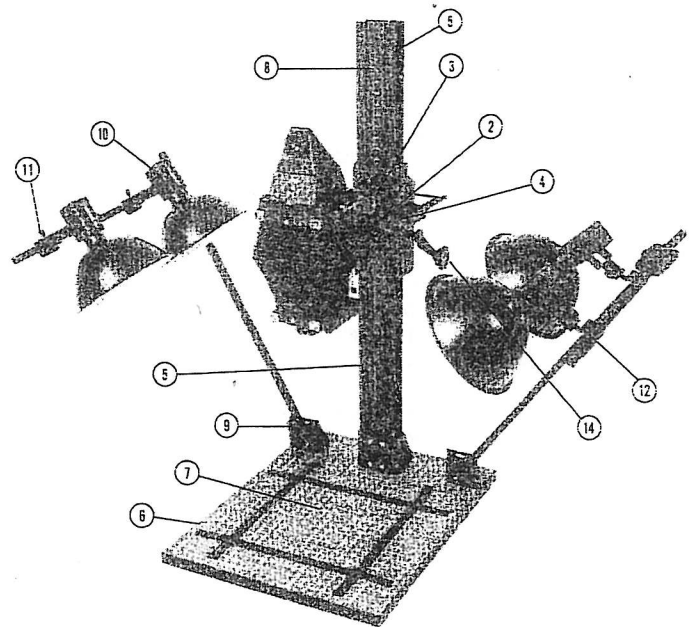

**CS-14 (Model #4200) / CLA**  
 (Camera and Lights not included)  
 (Shown for illustration)

**Figure 1**

**CS-Digital/Photo-Video - CS-DPV**  
**(Model #4211) / CLA**  
 (Camera and Lights not included)  
 (Shown for illustration)

**Figure 2**

1. Elevation Lock Knob (CS-14)
2. Camera Platform
3. Camera Lock Knob (Not Shown)
4. Camera Platform Lock Knobs
5. Column
6. Baseboard
7. Positioning Grid
8. Elevation Scale

9. Base Tilt Lock Knob
10. Sliding Light Mount with Lock Knob
11. Horizontal Arm Lock Knobs
12. Light Mounting Stud
13. Carriage Elevation Lock, Model #4211-02 (not shown)
14. Elevating Crank
15. Carriage