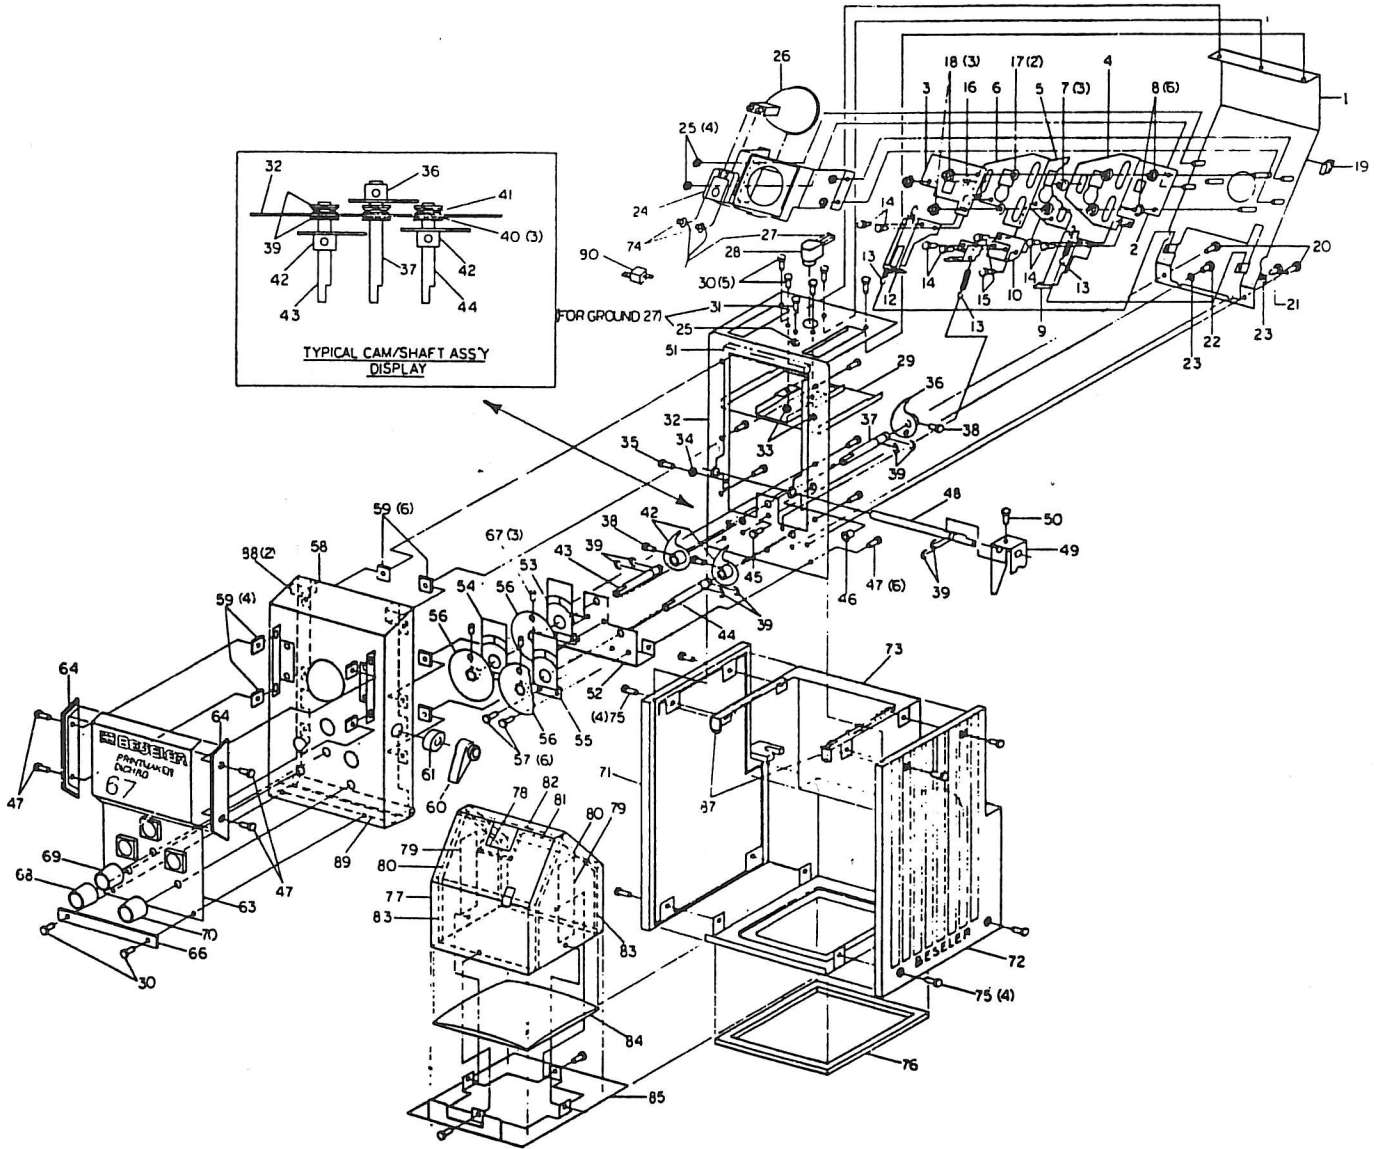

DICHO 67 COLORHEAD EXPLODED VIEW

NOTE: The 6x7 mixing chamber (CAT #6727) is shown in the exploded view. As many parts are common with the 35mm mixing chamber (CAT #6744), only items unique to the 35mm chamber are listed separately. These parts are identified by numbers followed with an "A".